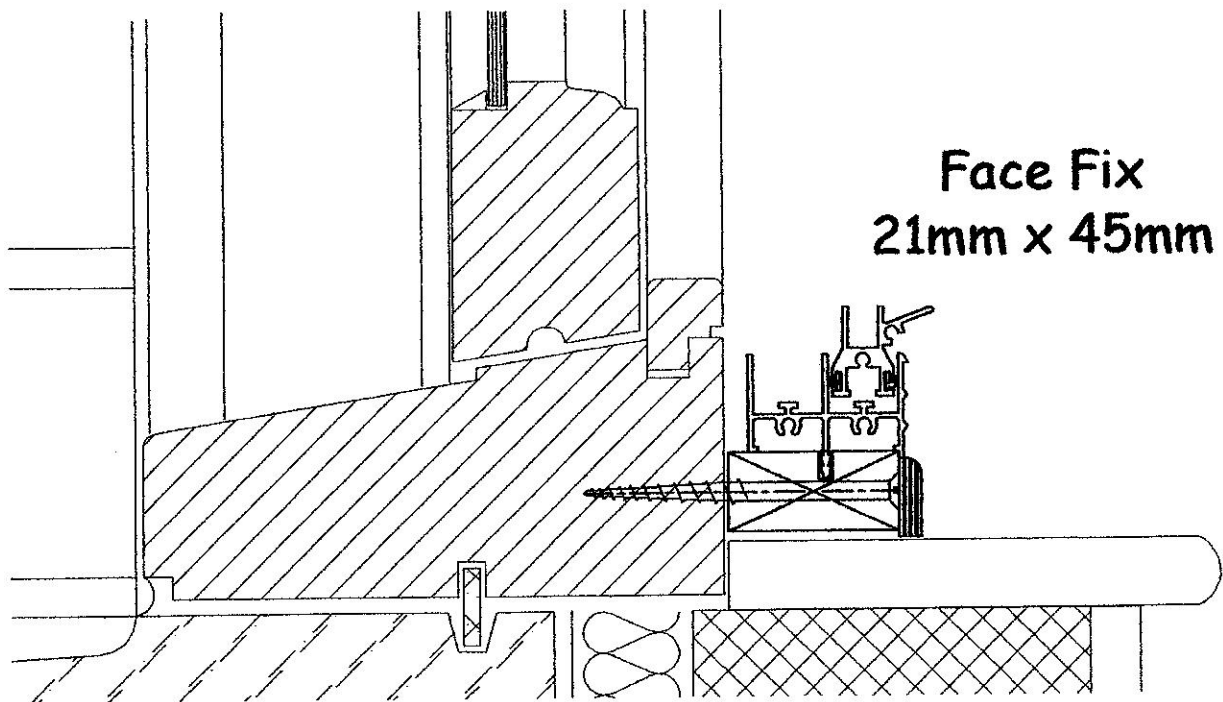

**Reveal Fix**  
21mm x 62mm

**Face Fix**  
21mm x 45mm

Type:	Standard Timber Options	Date:	22/10/2010
Drg. No.	FF-RF	Scale:	1:2 (at A4)

**Rob Albury**  
Secondary Double Glazing  
01327 314417  
rob.albury@btinternet.com